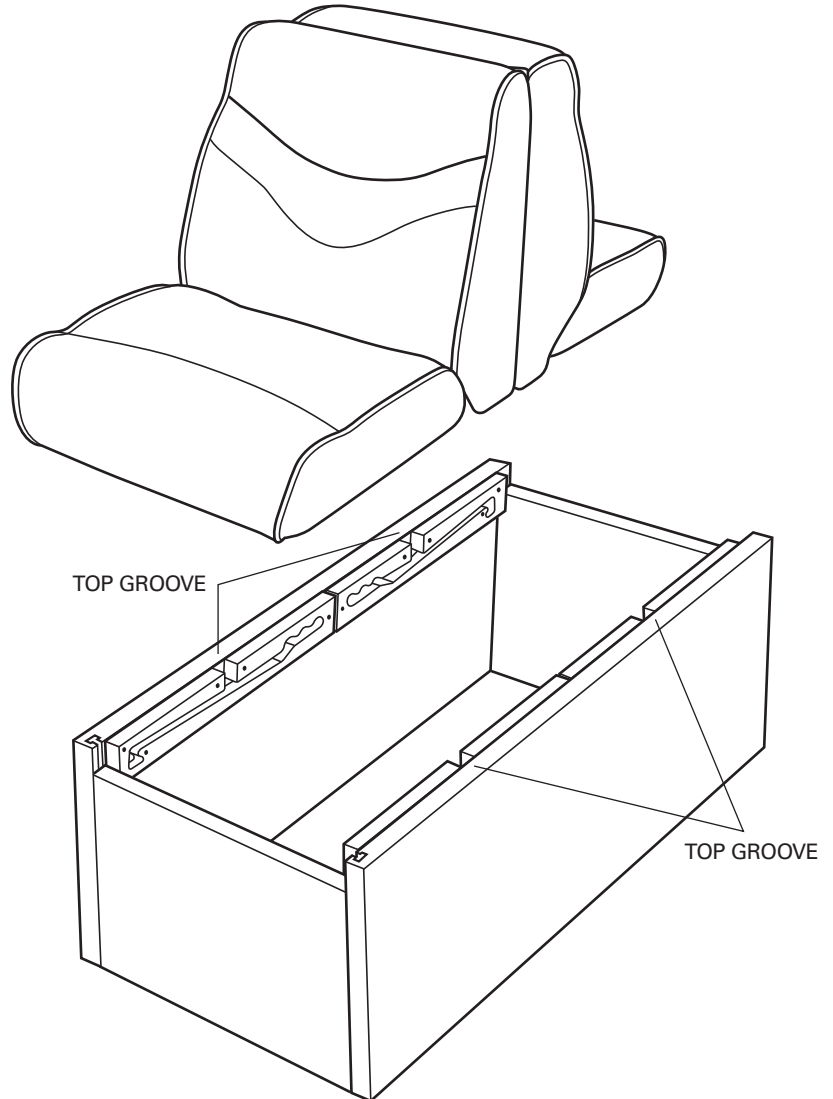

WISE

INSTALLATION INSTRUCTIONS

MODEL NO'S.

- **WD1173 CAPRI MODEL**

- **No tools required**

- Aluminum tubes mounted on bottom of seat slip down into top groove on bayliner base.

**Questions? Missing Parts?
Call 1.800.759.5769**