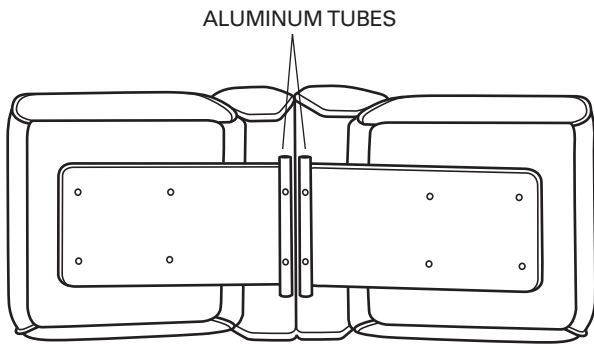

WISE

INSTALLATION INSTRUCTIONS

MODEL NO'S.

- **WD1173 CAPRI MODEL**

- **No tools required**

- Aluminum tubes mounted on bottom of seat slip down into top groove on bayliner base.

**Questions? Missing Parts?
Call 1.800.759.5769**